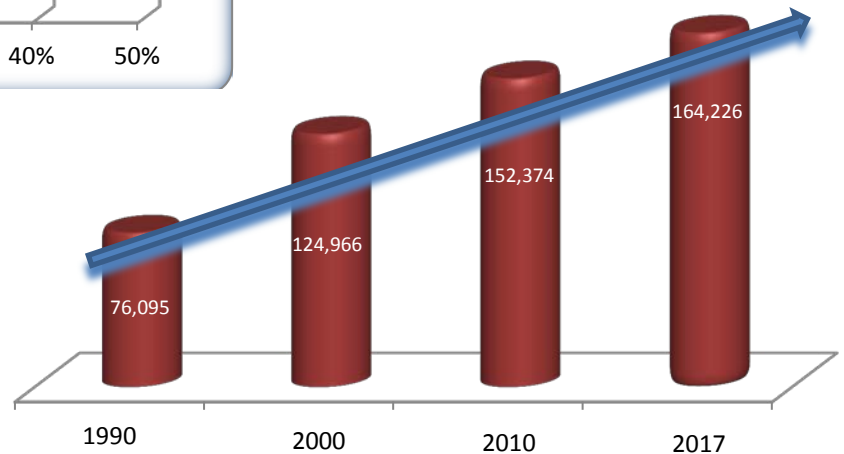

Leading Employers

Company	Employment
Corona-Norco Unified School District	5,098
Corona Regional Medical Center	1,113
Kaiser Permanente	995
All American Asphalt	842
City of Corona	749
Fender USA	600
TWR Framing	600
Monster Energy	544
Thermal Structures	500
CoreMark International	421
Dart Container Corp.	420
Veg-Fresh Farms	350
U.S. Food Service	320
Circor Aerospace	300
Advanced Flow Engineering	154

Education Attainment

Age Distribution

Population Growth

Ethnic/Race Breakdown