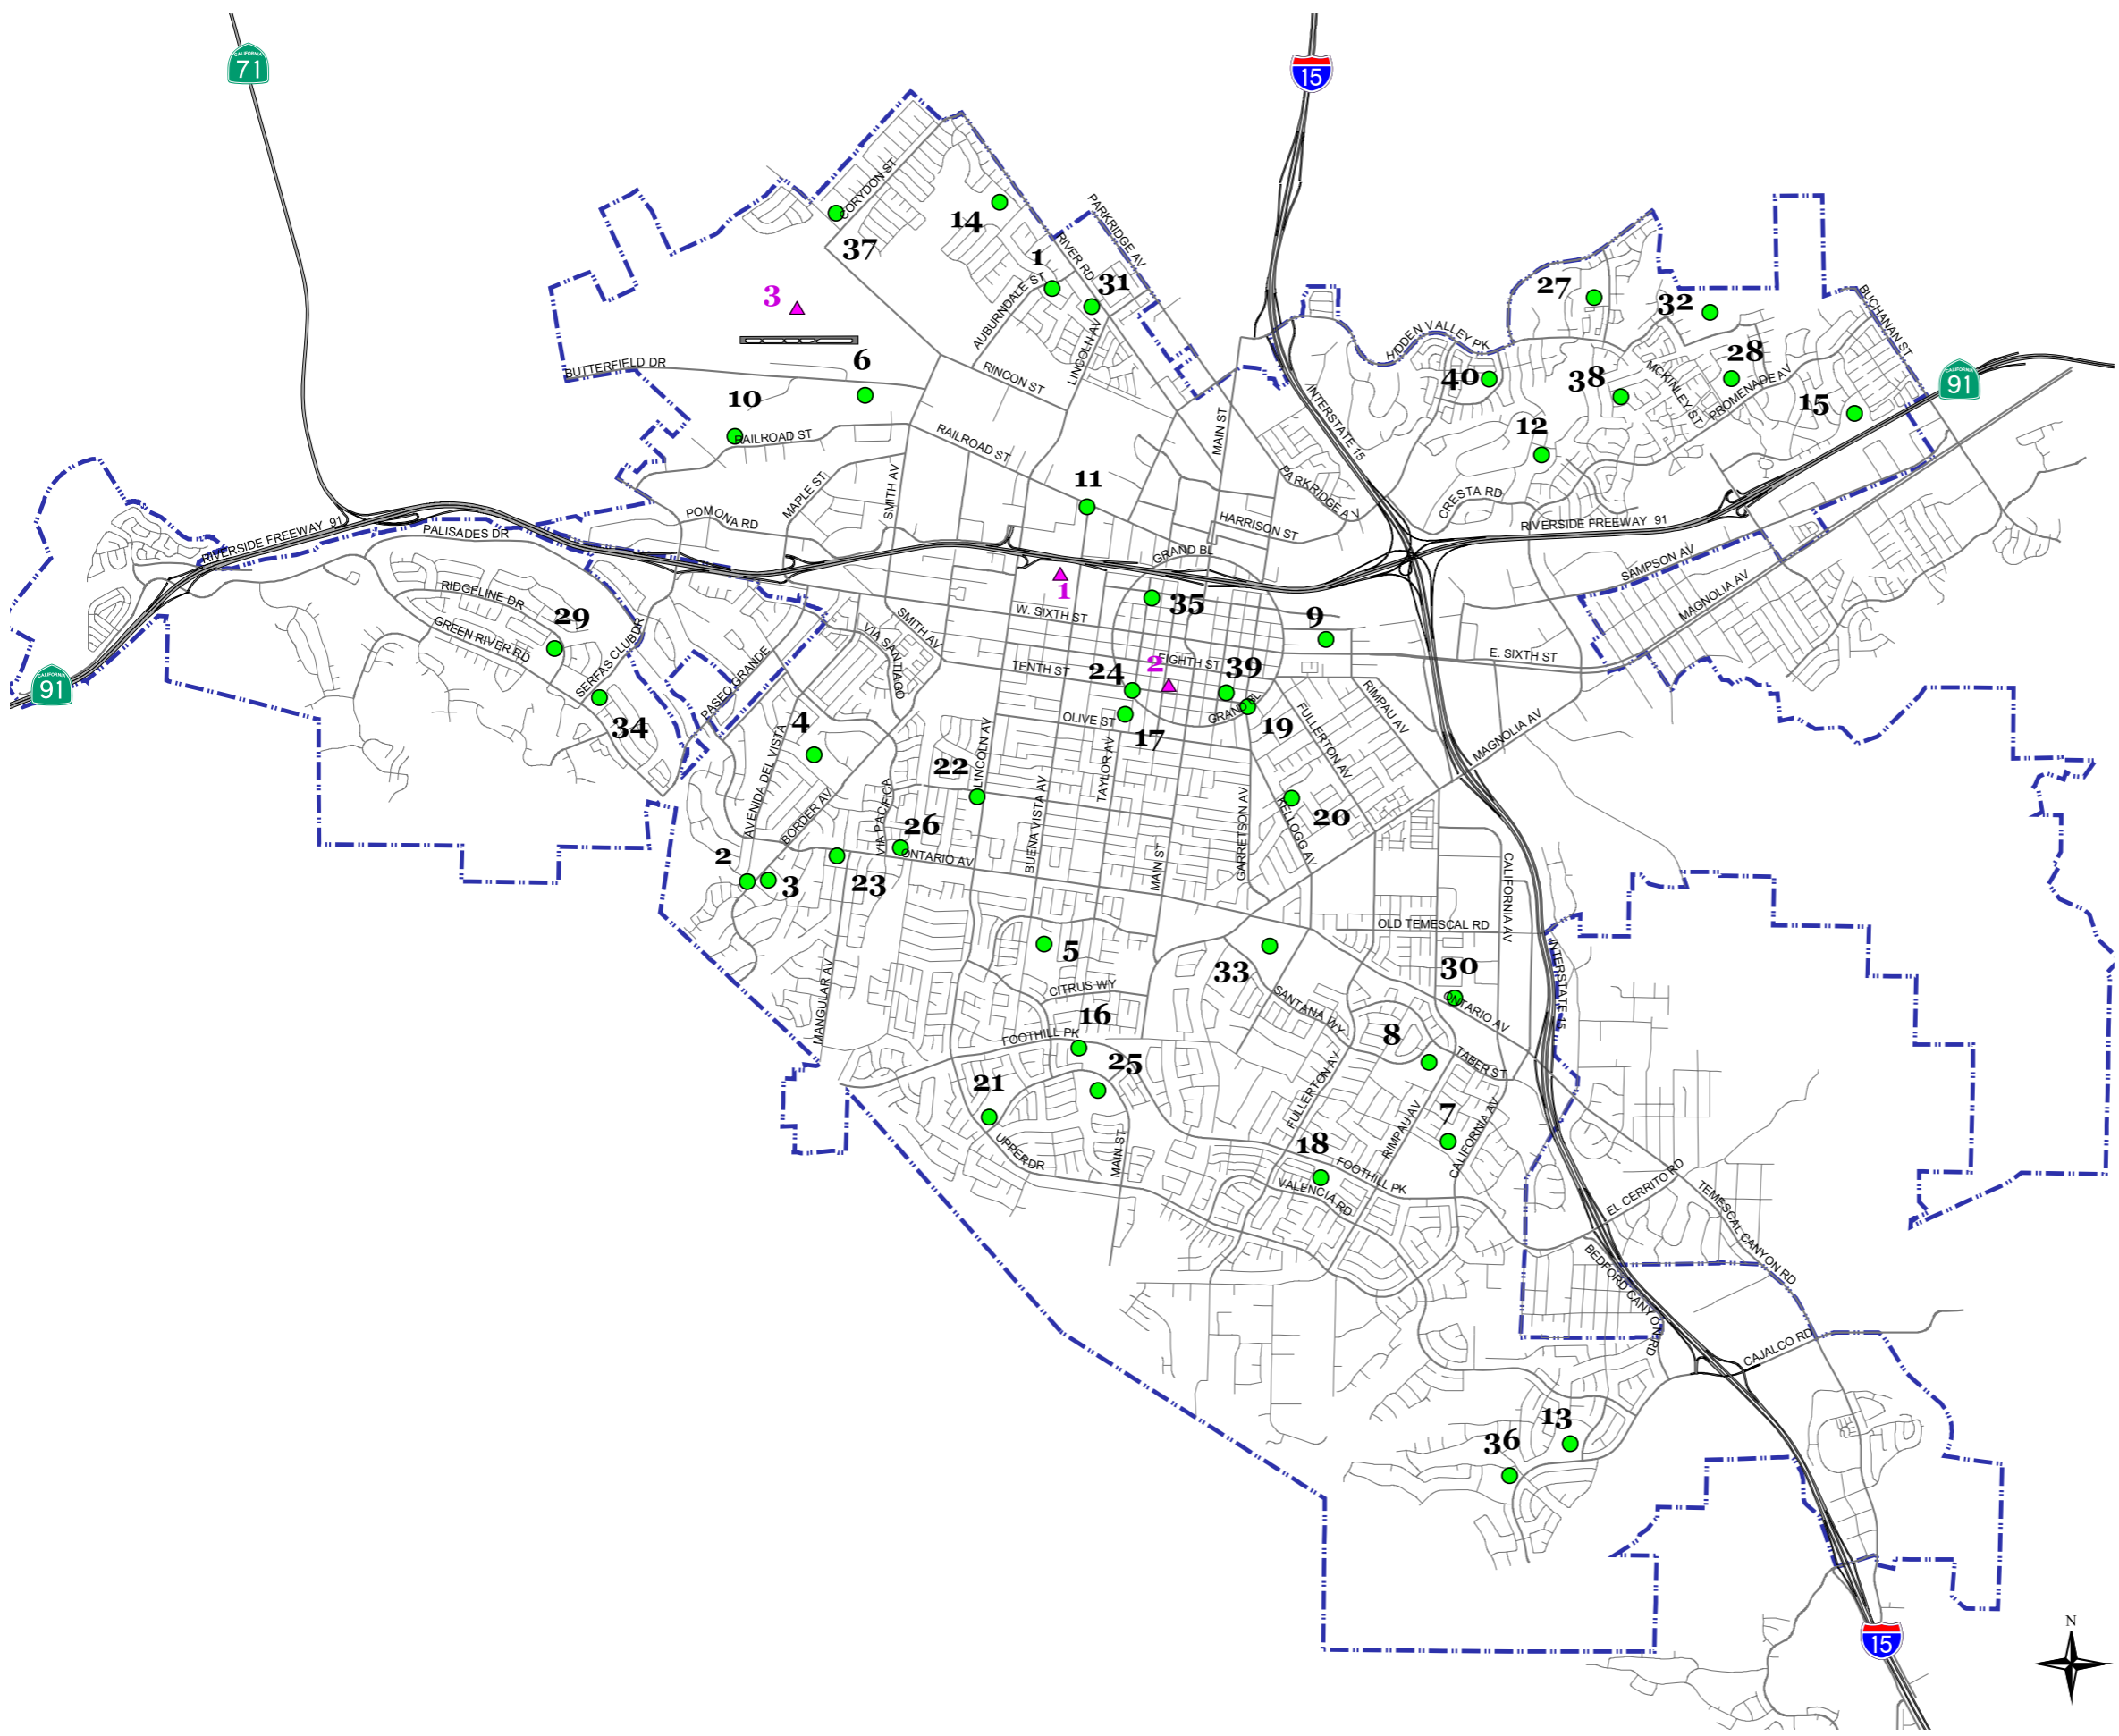

City of Corona Park and Recreation Locations

● Parks

- 1 AUBURNDALE PARK
- 2 BORDER PARK
- 3 BORDER TENNIS COURTS
- 4 BRENTWOOD PARK
- 5 BUENA VISTA NEIGHBORHOOD PARK
- 6 BUTTERFIELD PARK
- 7 CHASE PARK (Under Construction)
- 8 CITRUS COMMUNITY PARK
- 9 CITY PARK
- 10 CLEARWATER SPORTS FIELDS
- 11 CONTRERAS PARK
- 12 CRESTA VERDE PARK
- 13 EAGLE GLEN COMMUNITY PARK
- 14 FAIRVIEW PARK
- 15 GRIFFIN PARK
- 16 HERITAGE PARK
- 17 HUSTED PARK
- 18 JAMESON PARK (Future)
- 19 JOY PARK
- 20 KELLOGG PARK
- 21 LEMON HEIGHTS PARK (Future)
- 22 LINCOLN PARK
- 23 MANGULAR PARK
- 24 MERRILL PARK
- 25 MOUNTAIN GATE COMMUNITY PARK
- 26 ONTARIO PARK
- 27 PARKVIEW PARK
- 28 PROMENADE COMMUNITY PARK
- 29 RIDGELINE PARK
- 30 RIMPAU PARK
- 31 RIVER ROAD PARK
- 32 ROCK VISTA PARK
- 33 SANTANA REGIONAL PARK
- 34 SERFAS CLUB PARK
- 35 SHERIDAN PARK
- 36 SPYGLASS PARK
- 37 STAGECOACH PARK (Future)
- 38 TEHACHAPI PARK
- 39 VICTORIA PARK
- 40 VILLAGE PARK

▲ Other Facilities

- 1 CIVIC CENTER (Gymnasium, Auditorium, Historic Community Room)
- 2 SENIOR CENTER
- 3 CORONA MUNICIPAL AIRPORT

3000 0 3000 6000

Feet

City of Corona
Geographic Information Services

StandardAV - Printed 3/10/2006