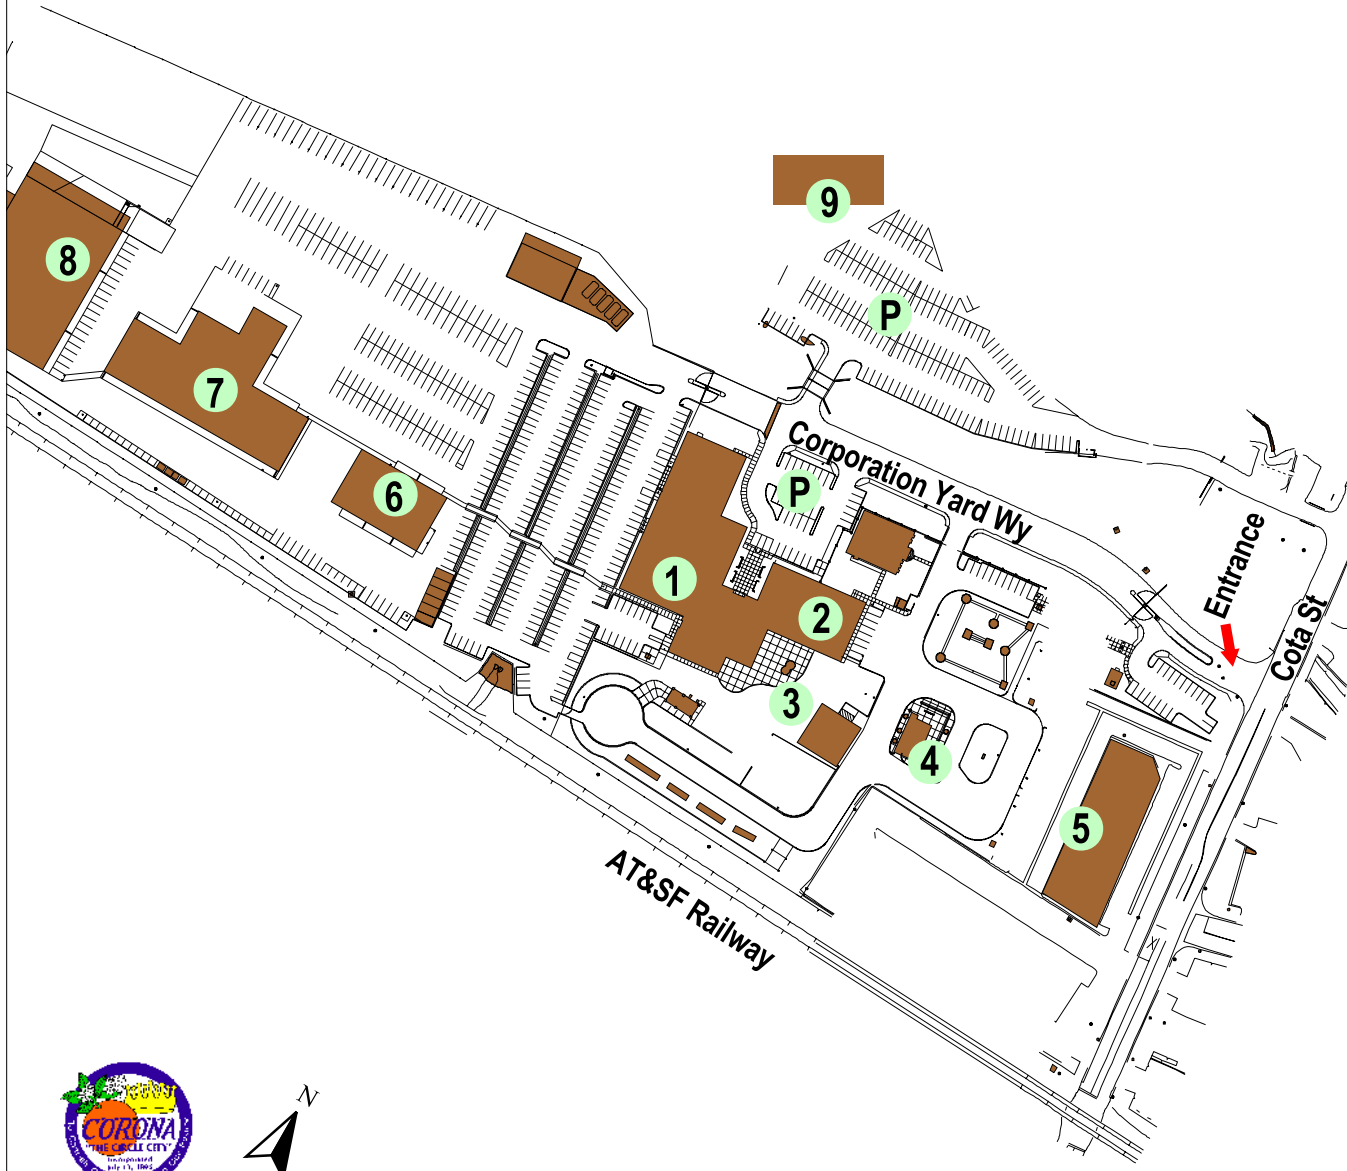

Corporation Yard Site Map

City of Corona Corporation Yard 730 Corporation Yard Way

- 1 Corporation Yard Administration
- 2 Public Safety / Training Centers
- 3 Patio
- 4 Fire Burn Tower
- 5 Police/Public Shooting Range
- 6 Street Maintenance Shop
- 7 Vehicle Shop
- 8 Warehouse
- 9 Desalter
- P Parking

Location Map