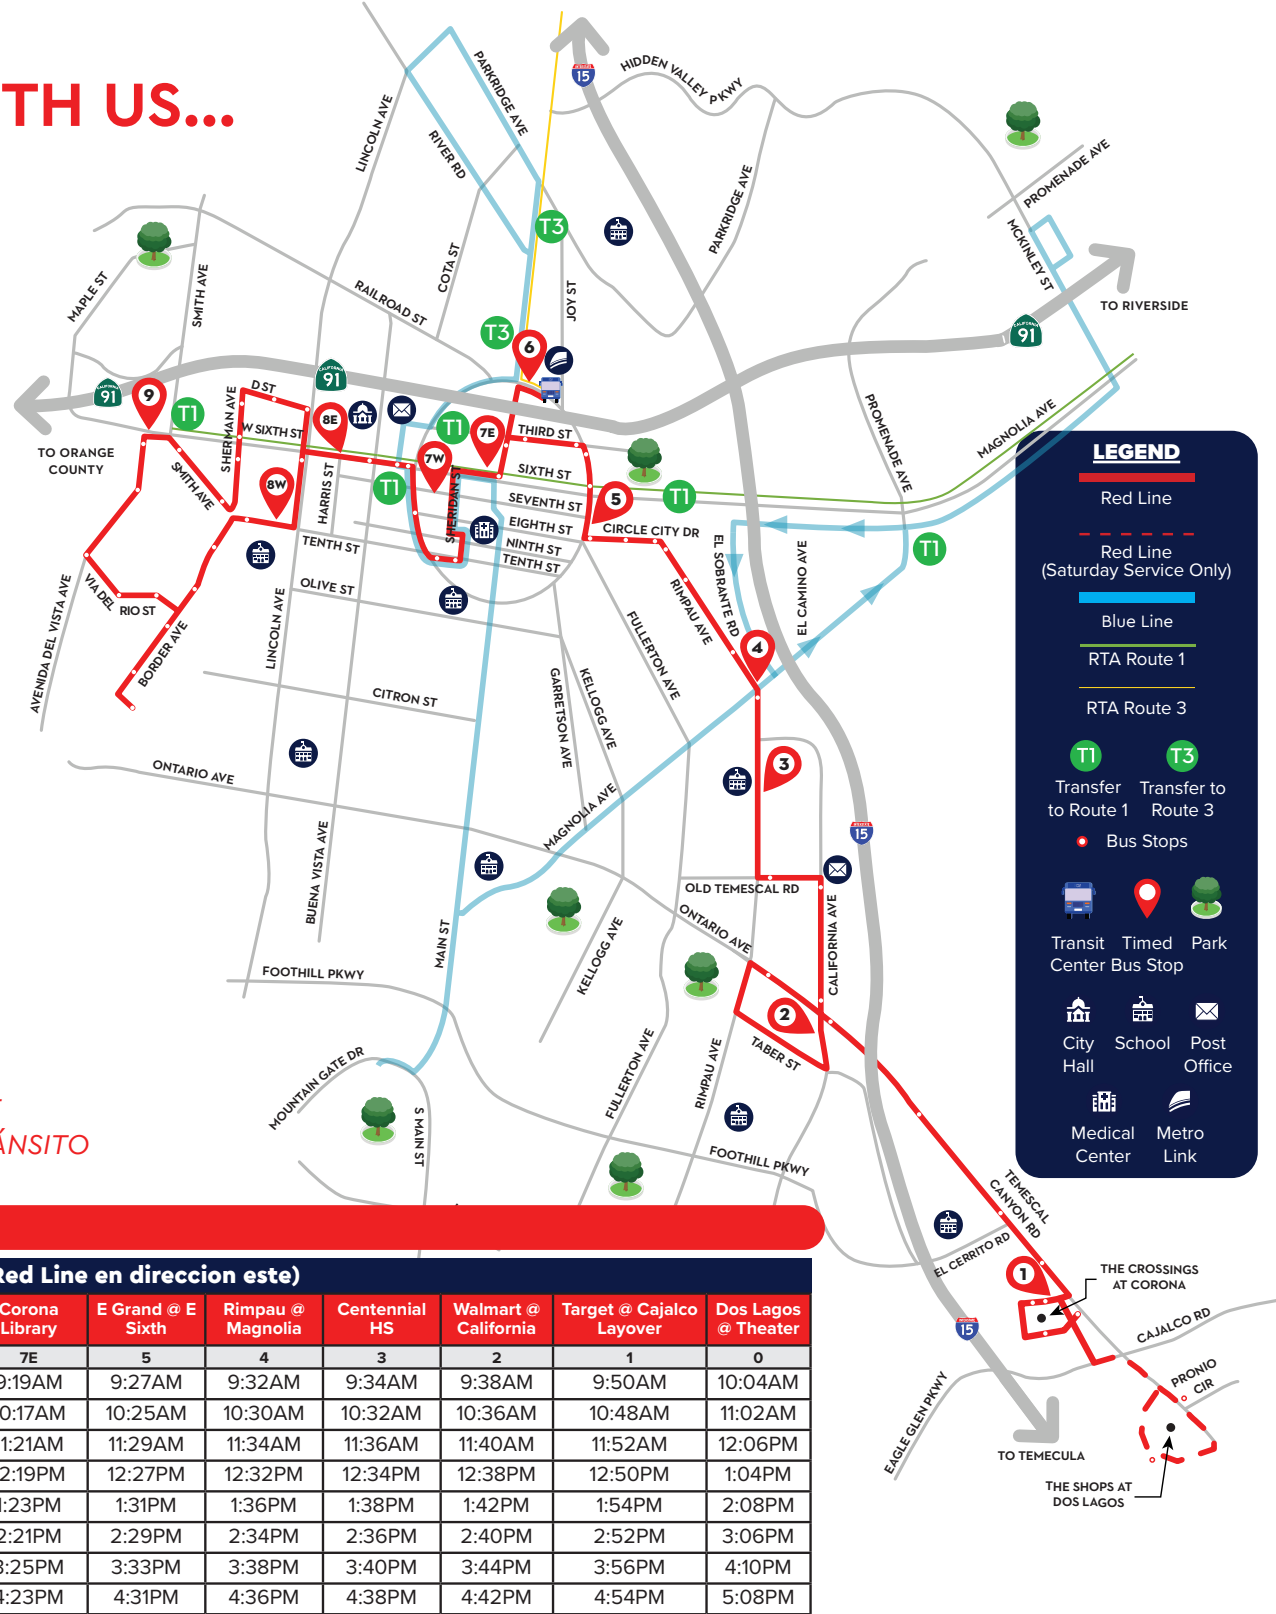

▲ Bus will wait at Centennial HS stop from 2:49 to 2:55 PM to accommodate students, this may cause delays, we appreciate your patience. El autobús esperará en la parada de Centennial HS de 2:49 a 2:55 p. m. para acomodar a los estudiantes, esto puede causar demoras, apreciamos su paciencia.

Red Line Eastbound (Red Line en direccion este)

W Sixth St. @ Smith Ave.	W Sixth St. @ Harris	Corona Library	Corona Transit Center	E Grand @ E Sixth St.	Rimpau @ Magnolia	Centennial HS	Walmart @ California	Target @ Cajalco
9	8E	7E	6	5	4	3	2	1
6:30AM	6:42AM	6:50AM	7:02AM	7:11AM	7:16AM	7:24AM	7:30AM	7:42AM
7:14AM	7:21AM	7:26AM	7:34AM	7:41AM	7:46AM	7:48AM	7:52AM	8:04AM
8:07AM	8:14AM	8:19AM	---	8:27AM	8:32AM	8:34AM	8:38AM	8:50AM
9:07AM	9:14AM	9:19AM	---	9:27AM	9:32AM	9:34AM	9:38AM	9:50AM
10:06AM	10:13AM	10:18AM	---	10:26AM	10:31AM	10:33AM	10:37AM	10:49AM
11:00AM	11:07AM	11:12AM	---	11:20AM	11:25AM	11:27AM	11:31AM	11:43AM
11:53AM	12:00PM	12:05PM	---	12:13PM	12:18PM	12:20PM	12:24PM	12:36PM
12:47PM	12:54PM	12:59PM	---	1:07PM	1:12PM	1:14PM	1:18 PM	1:30 PM
1:40PM	1:47PM	1:52PM	---	2:00PM	2:05PM	2:07PM	2:11PM	2:23PM
2:34PM	2:41PM	2:46PM	---	2:54PM	2:59PM	3:01PM	3:05PM	3:17PM
3:27PM	3:34PM	3:39PM	---	3:47PM	3:52PM	3:54PM	3:58PM	4:10PM
4:21PM	4:28PM	4:33PM	---	4:41PM	4:46PM	4:48PM	4:52PM	5:04PM
5:08PM	5:15PM	5:20PM	5:28PM	5:35PM	5:40PM	5:42PM	5:46PM	5:58PM
6:13PM	6:20PM	6:25PM	6:33PM	6:40PM	6:45PM	6:47PM	6:51PM	7:05PM

RIDE WITH US...

TRANSIT WEBSITE
SITIO WEB DE TRÁNSITO

SATURDAY SERVICE Servicio de sabado

Red Line Westbound (Red Line en direccion oeste)

Dos Lagos @ Theater	Old Navy @ The Crossings	Walmart @ California	Centennial HS	Rimpau @ Magnolia	E Grand @ E Sixth St.	Corona Library	Tenth St. @ Lincoln	W Sixth St. @ Smith Ave.
0	1	2	3	4	5	7W	8W	9
9:00AM	9:07AM	9:22AM	9:27AM	9:29AM	9:33AM	9:40AM	9:49AM	9:59 AM
10:04AM	10:11AM	10:26AM	10:31AM	10:33AM	10:37AM	10:44AM	10:53AM	11:03AM
11:02AM	11:09AM	11:24AM	11:29AM	11:31AM	11:35AM	11:42AM	11:51AM	12:01PM
12:06PM	12:13PM	12:28PM	12:33PM	12:35PM	12:39PM	12:46PM	12:55PM	1:05PM
1:04PM	1:11PM	1:26PM	1:31PM	1:33PM	1:37PM	1:44PM	1:53PM	2:03PM
2:08PM	2:15PM	2:30PM	2:35PM	2:37PM	2:41PM	2:48PM	2:57PM	3:07PM
3:06PM	3:13PM	3:28PM	3:33PM	3:35PM	3:39PM	3:46PM	3:55PM	4:05PM
4:10PM	4:17PM	4:32PM	4:37PM	4:39PM	4:43PM	4:50PM	4:59PM	5:09PM

Red Line Eastbound (Red Line en direccion este)

W Sixth @ Smith	W Sixth St. @ Harris	Corona Library	E Grand @ E Sixth	Rimpau @ Magnolia	Centennial HS	Walmart @ California	Target @ Cajalco Layover	Dos Lagos @ Theater
9	8E	7E	5	4	3	2	1	0
9:07AM	9:14AM	9:19AM	9:27AM	9:32AM	9:34AM	9:38AM	9:50AM	10:04AM
10:05AM	10:12AM	10:17AM	10:25AM	10:30AM	10:32AM	10:36AM	10:48AM	11:02AM
11:09AM	11:16AM	11:21AM	11:29AM	11:34AM	11:36AM	11:40AM	11:52AM	12:06PM
12:07PM	12:14PM	12:19PM	12:27PM	12:32PM	12:34PM	12:38PM	12:50PM	1:04PM
1:11PM	1:18PM	1:23PM	1:31PM	1:36PM	1:38PM	1:42PM	1:54PM	2:08PM
2:09PM	2:16PM	2:21PM	2:29PM	2:34PM	2:36PM	2:40PM	2:52PM	3:06PM
3:13PM	3:20PM	3:25PM	3:33PM	3:38PM	3:40PM	3:44PM	3:56PM	4:10PM
4:11PM	4:18PM	4:23PM	4:31PM	4:36PM	4:38PM	4:42PM	4:54PM	5:08PM