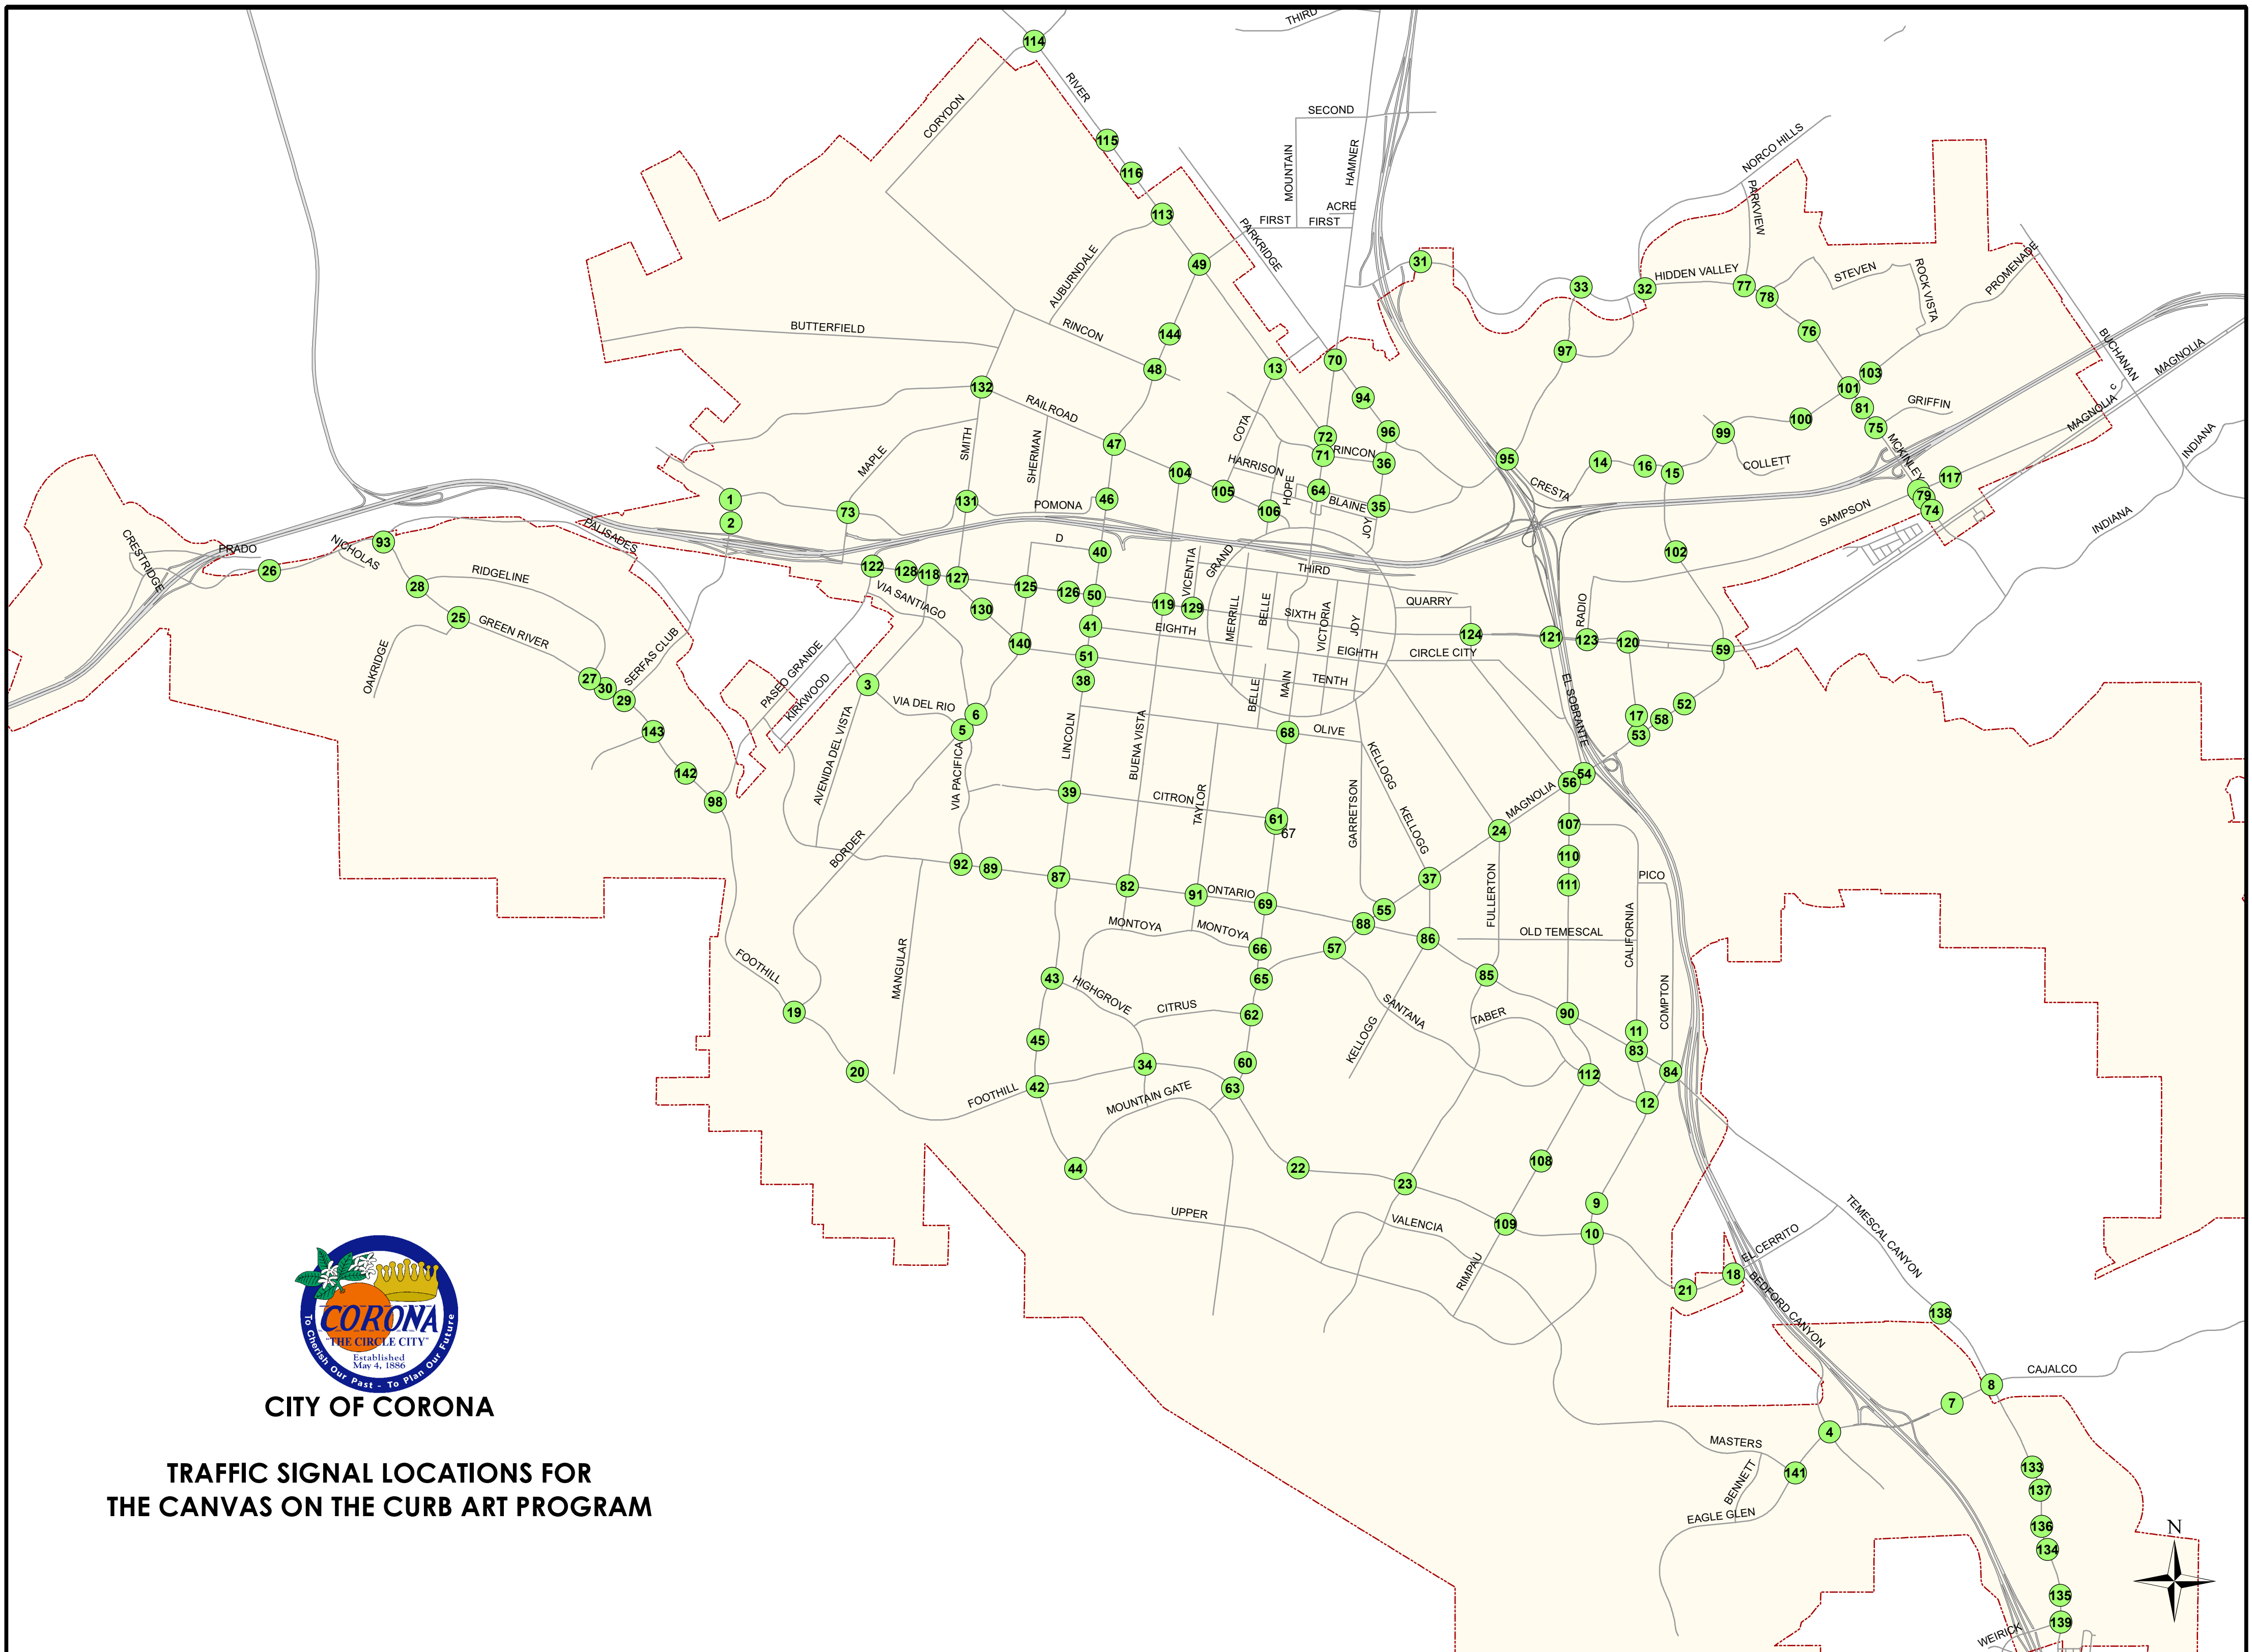

CITY OF CORONA

TRAFFIC SIGNAL LOCATIONS FOR THE CANVAS ON THE CURB ART PROGRAM

CITY OF CORONA
CANVAS ON THE CURB - AVAILABLE TRAFFIC SIGNAL LOCATIONS

NO.	LOCATION
1	AUTO CENTER DR / POMONA RD
2	AUTO CENTER DR / WARDLOW RD
3	AVENIDA DEL VISTA / VIA DEL RIO
4	BEDFORD CANYON RD / EAGLE GLEN PKWY
5	BORDER AVE / VIA DEL RIO
6	BORDER AVE / VIA SANTIAGO
7	CAJALCO RD / GRAND OAKS
8	CAJALCO RD / TEMESCAL CANYON RD
9	CALIFORNIA AVE / CHASE DR
10	CALIFORNIA AVE / FOOTHILL PKWY
11	CALIFORNIA AVE / SHOPPING CENTER
12	CALIFORNIA AVE / TABER RD
13	COTA ST / RIVER RD
14	CRESTA RD / GOLF PATH
15	CRESTA RD / PROMENADE AV
16	CRESTA RD / WYNOLA CT
17	EL CAMINO AVE / CARLY WAY
18	FOOTHILL PKWY / BEDFORD CANYON RD
19	FOOTHILL PKWY / BORDER AVE
20	FOOTHILL PKWY / CHASE DR
21	FOOTHILL PKWY / CROSSROAD
22	FOOTHILL PKWY / MONTICELLO DR
23	FULLERTON AVE / FOOTHILL PKWY
24	FULLERTON AVE / MAGNOLIA AVE
25	GREEN RIVER RD / CANYON CREST DR
26	GREEN RIVER RD / DOMINGUEZ RANCH RD
27	GREEN RIVER RD / RIDGELINE DR (EAST)
28	GREEN RIVER RD / RIDGELINE DR (WEST)
29	GREEN RIVER RD / SERFAS CLUB DR
30	GREEN RIVER RD / SHOPPING CENTER
31	HIDDEN VALLEY PKWY / GARLAND WAY
32	HIDDEN VALLEY PKWY / NORCO HILLS RD
33	HIDDEN VALLEY PKWY / PARKRIDGE AVE
34	HIGHGROVE ST / FOOTHILL PKWY
35	JOY ST / HARRISON ST
36	JOY ST / RINCON ST
37	KELLOGG AVE / MAGNOLIA AVE
38	LINCOLN AVE / BLUE CREST ST
39	LINCOLN AVE / CITRON ST
40	LINCOLN AVE / D ST
41	LINCOLN AVE / EIGHTH ST
42	LINCOLN AVE / FOOTHILL PKWY
43	LINCOLN AVE / HIGHGROVE ST
44	LINCOLN AVE / MOUNTAIN GATE DR
45	LINCOLN AVE / PEDESTRIAN CROSSING