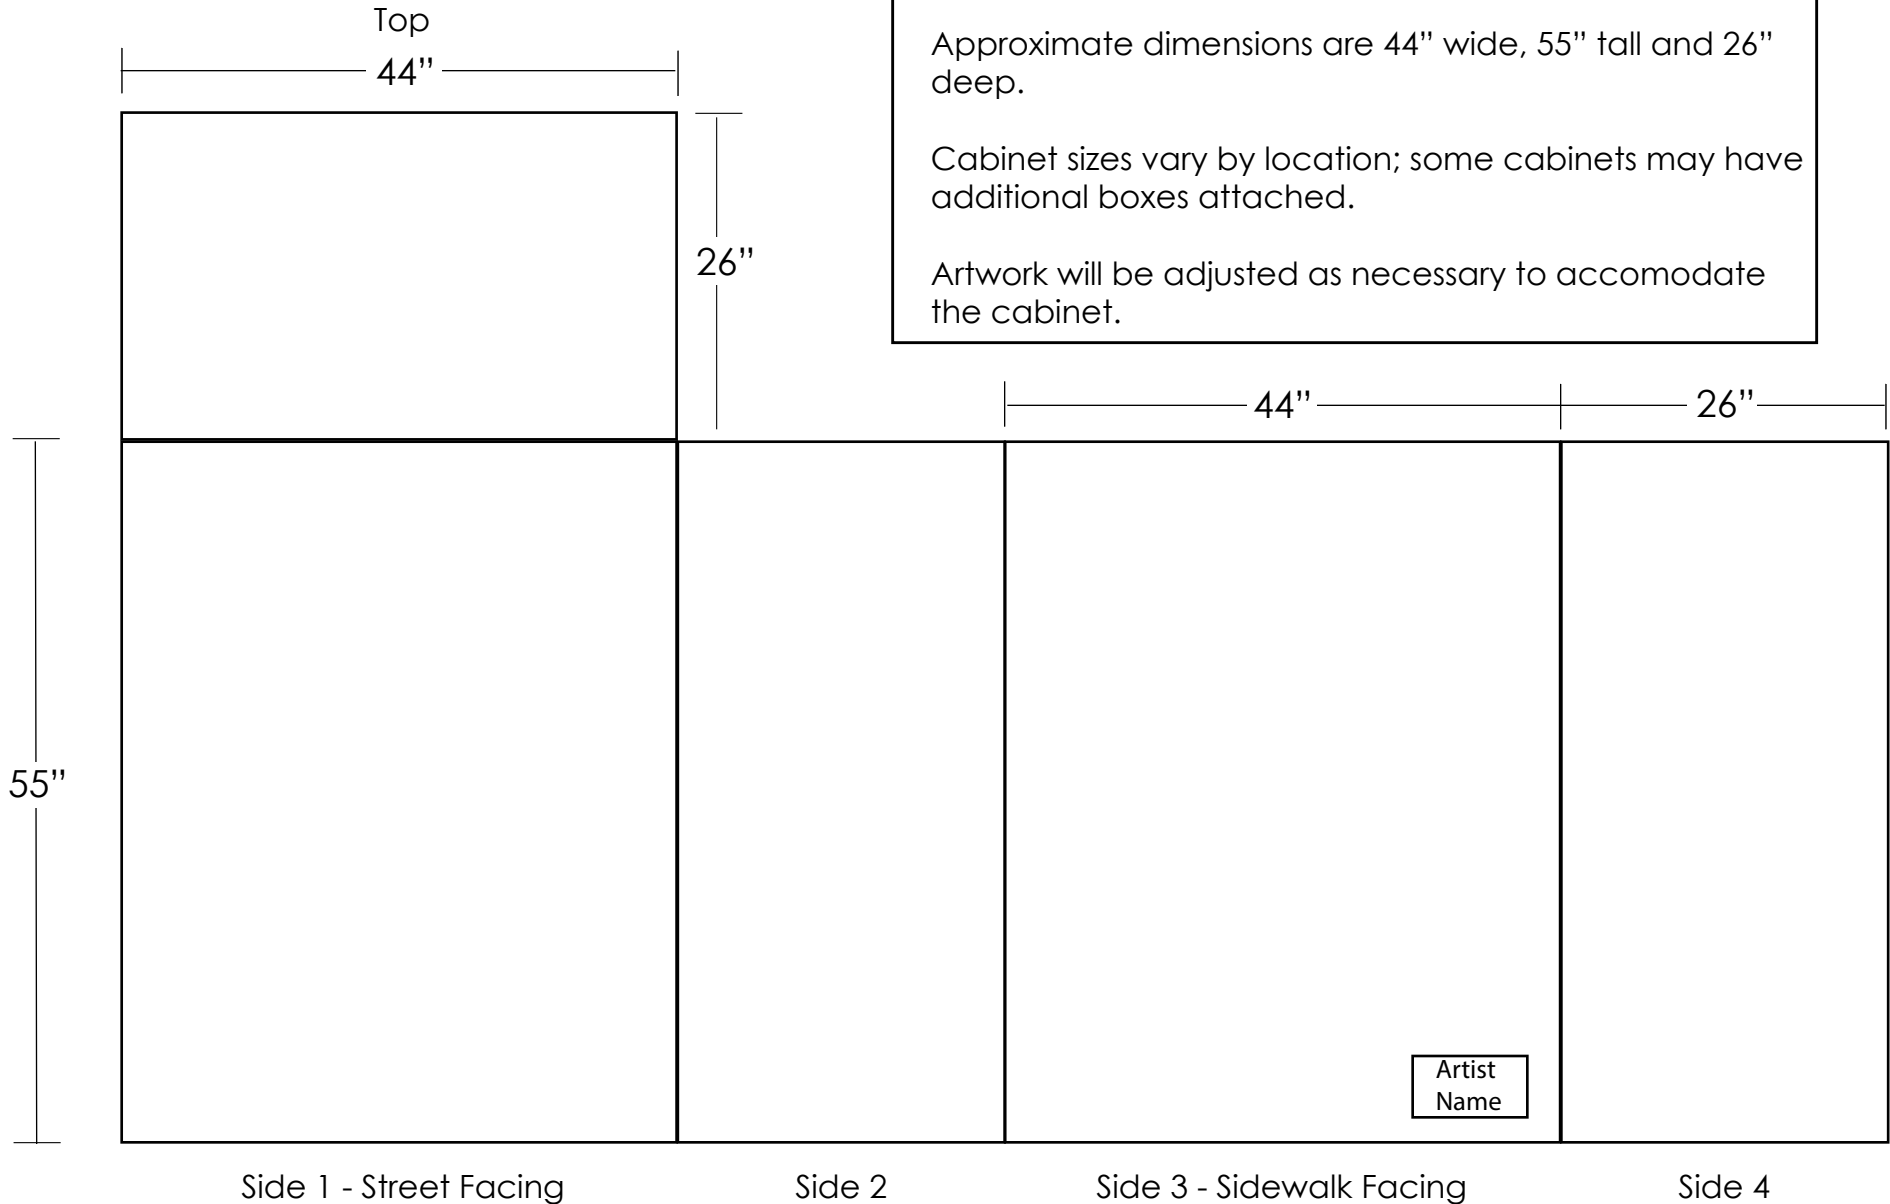

CITY OF CORONA CANVAS ON THE CURB PROGRAM

Traffic Signal Box Template

Please provide a sketch of your artwork. Don't forget to leave room for a 4" x 6" space for the artist and sponsor recognition.

Approximate dimensions are 44" wide, 55" tall and 26" deep.

Cabinet sizes vary by location; some cabinets may have additional boxes attached.

Artwork will be adjusted as necessary to accommodate the cabinet.