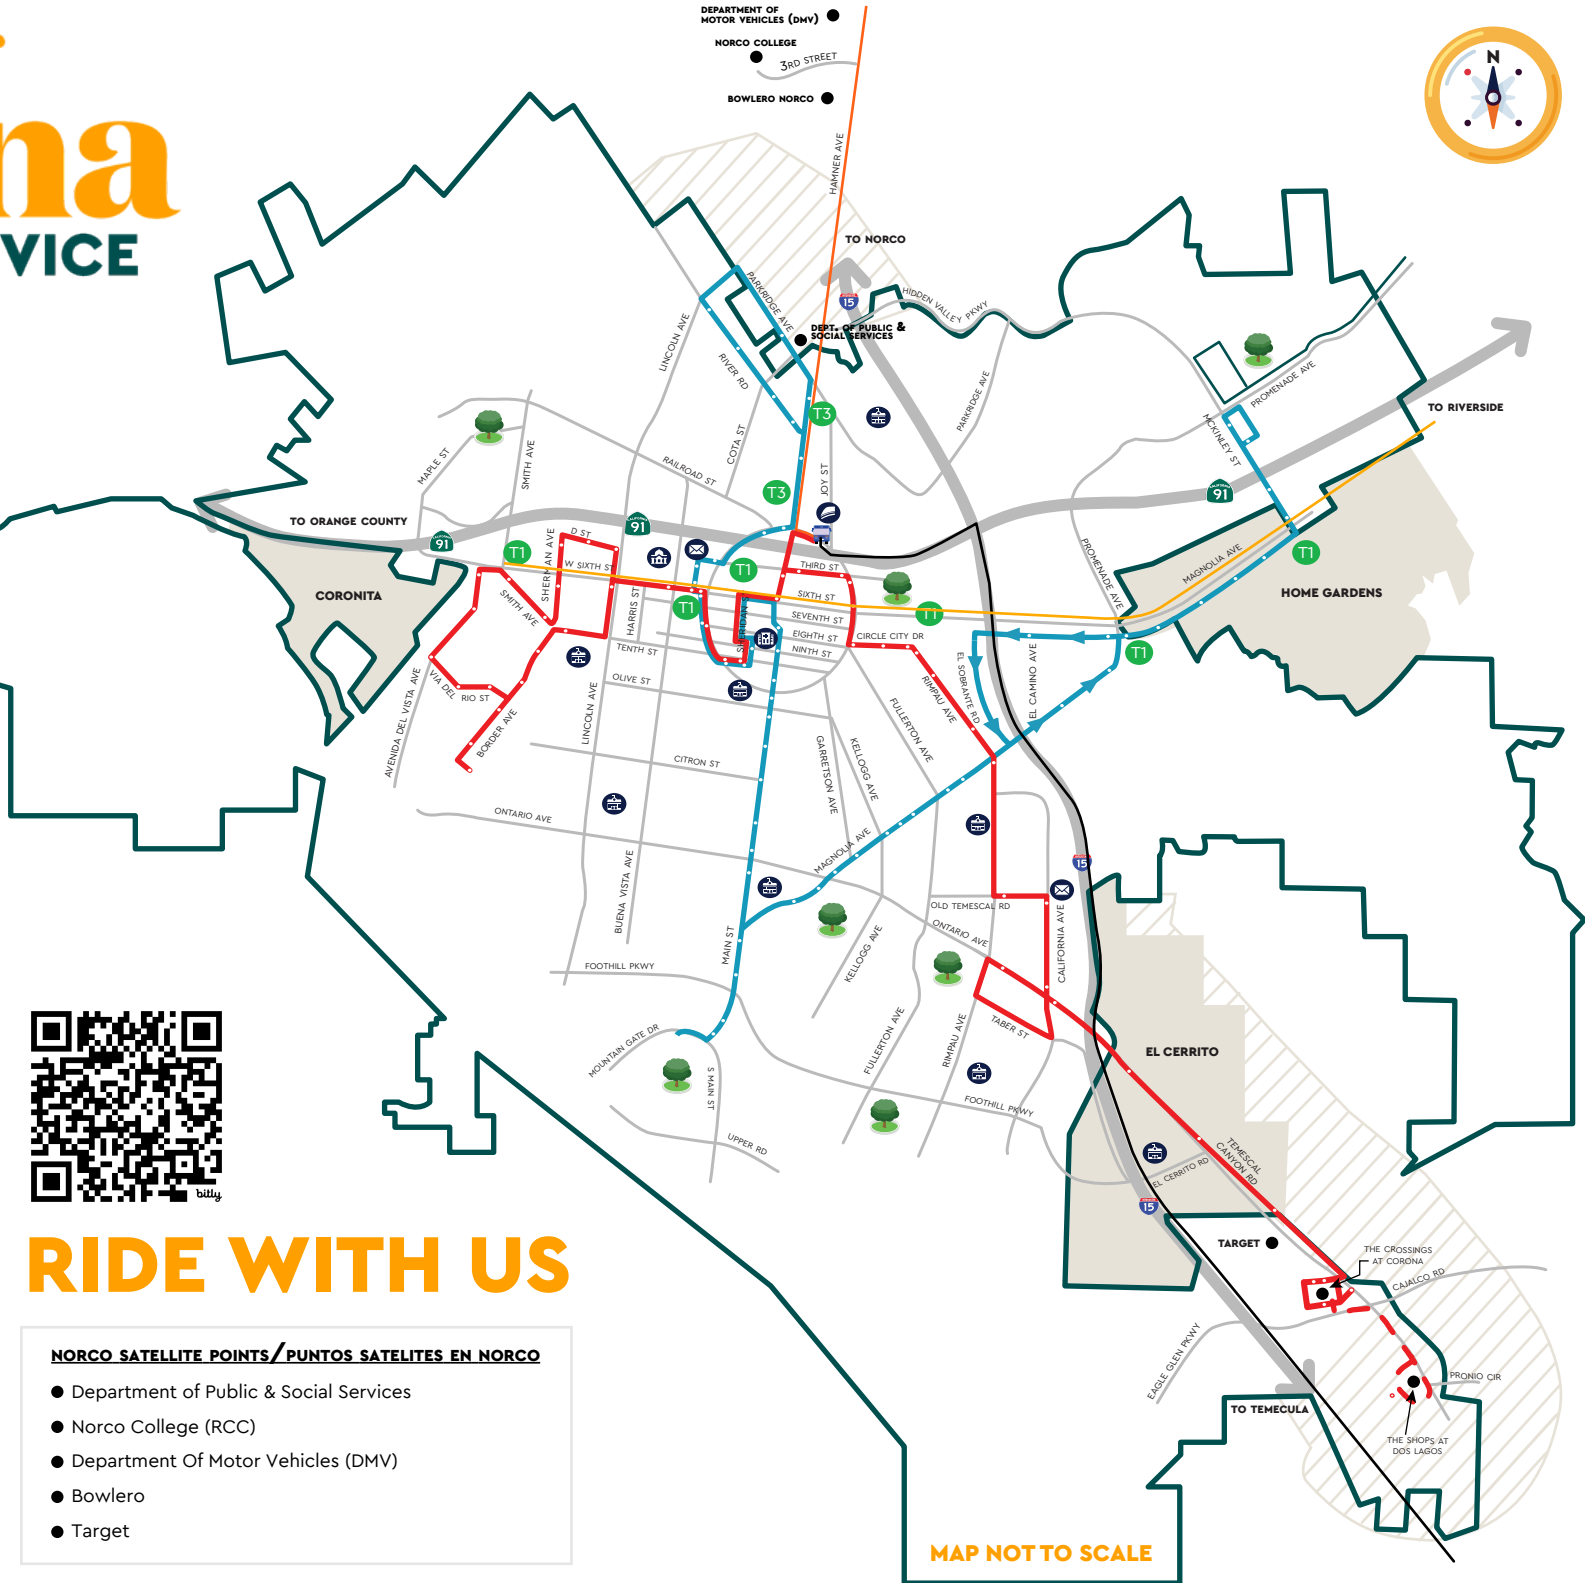

city of corona

TRANSIT SERVICE

LEGEND

CORONA DIAL-A-RIDE SERVICE AREA

● Norco Satellite Points

City of Corona Boundary

County Areas of Service

CORONA CRUISER

Blue Line

Red Line

Red Line (Saturday Service Only)

3/4 Mile ADA Corridor Outside Corona Dial-A-Ride Service Area

RTA'S FIXED ROUTES

RTA Route 1

RTA Route 3

RTA Route 12

Commuter Link 206

Transfer to Route 1
 Transfer to Route 3
 Bus Stops
 Transit Center
 Park

City Hall
 School
 Post Office
 Medical Center
 Metro Link

RIDE WITH US

NORCO SATELLITE POINTS/PUNTOS SATELITES EN NORCO

- Department of Public & Social Services
- Norco College (RCC)
- Department Of Motor Vehicles (DMV)
- Bowlero
- Target

MAP NOT TO SCALE