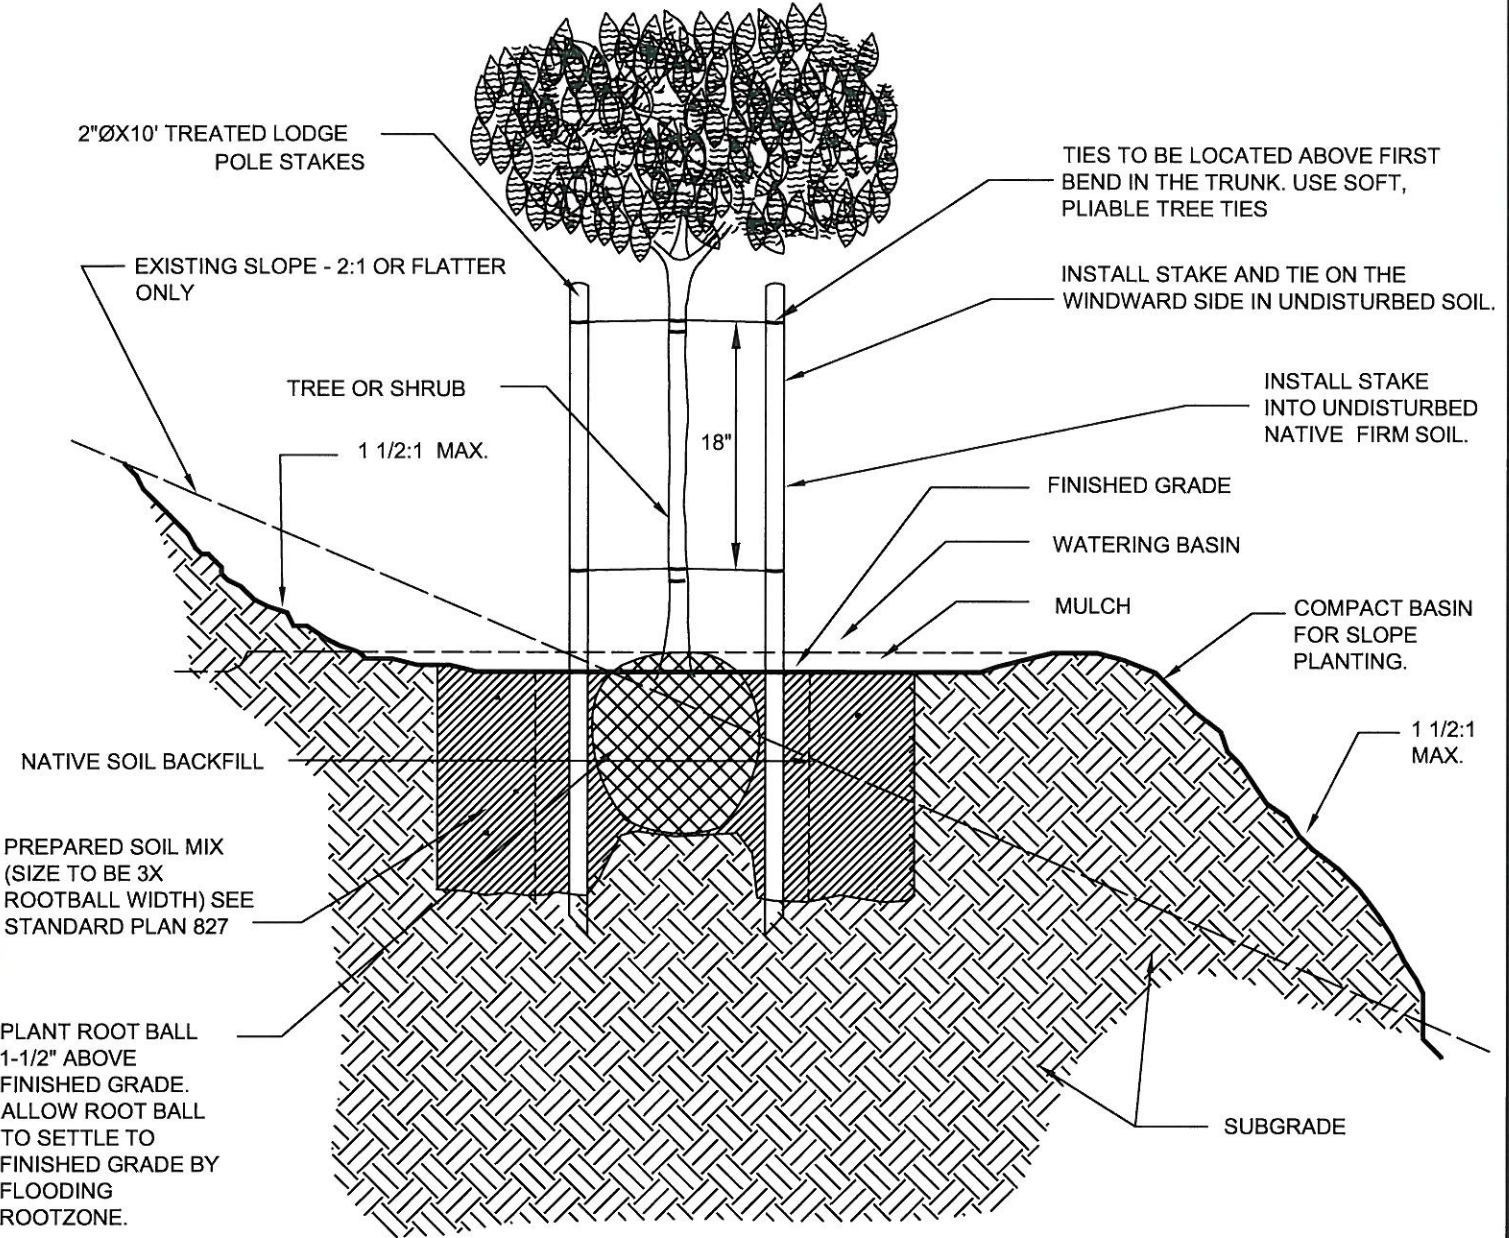

NOTE:
 INDIVIDUAL PLANT SYMBOLS ARE SHOWN FOR
 REFERENCE ONLY. THE "ON-CENTER" SPACING
 SHOWN IN THE LEGEND SHALL TAKE
 PRECEDENCE OVER THE ACTUAL SYMBOLS
 SHOWN.

SLOPE PLANTING

SLOPE PLANTING SHALL INCLUDE A COMBINATION OF TREES AND SHRUBS.

APPROVED BY:
Kip D. Field 11/23/09
 CITY ENGINEER DATE
 KIP D. FIELD

CITY OF CORONA

SHRUB AND TREE SLOPE PLANTING

REVISION	DESCRIPTION	BY	DATE

STANDARD PLAN NUMBER: 818 SHT 1 OF 1